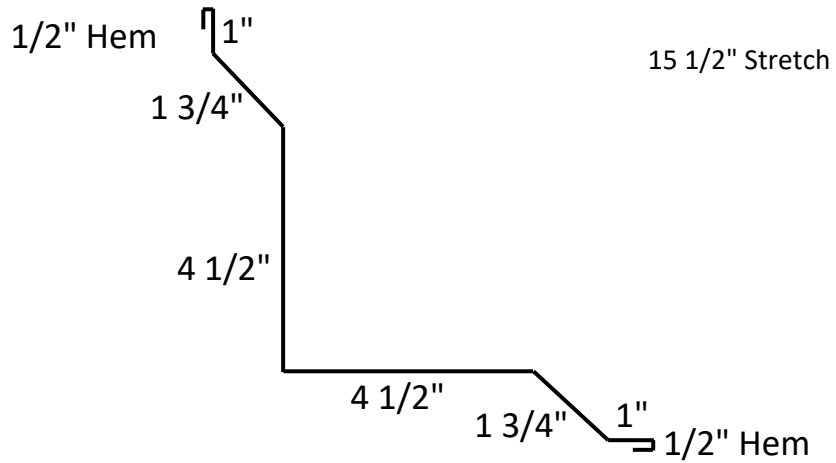

Sculptured Ridge

MW103

Standard J-Trim

MW104

Outside Corner/Rake Trim

MW105

Inside Corner Trim

MW106