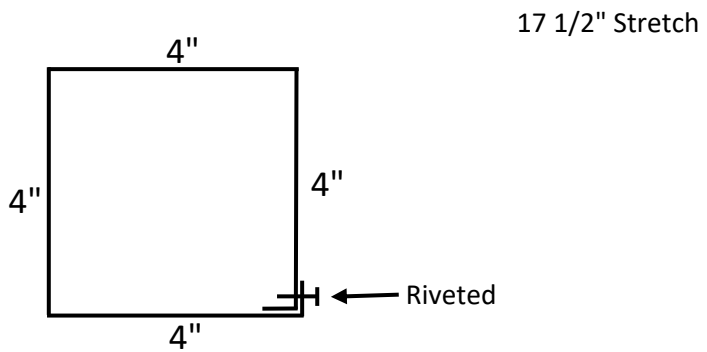

MW134

Wall Mount Box Gutter

MW116

Downspout

MW117

Residential Rake