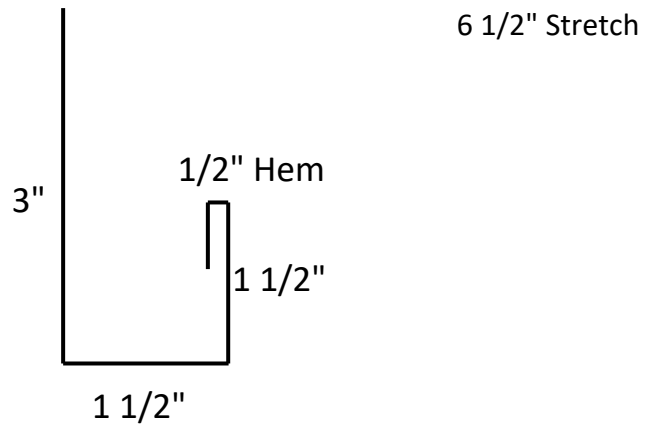

Sculptured Ridge

MW103

Standard J-Trim

MW104

Outside Corner/Rake Trim

MW105

Inside Corner Trim

MW106