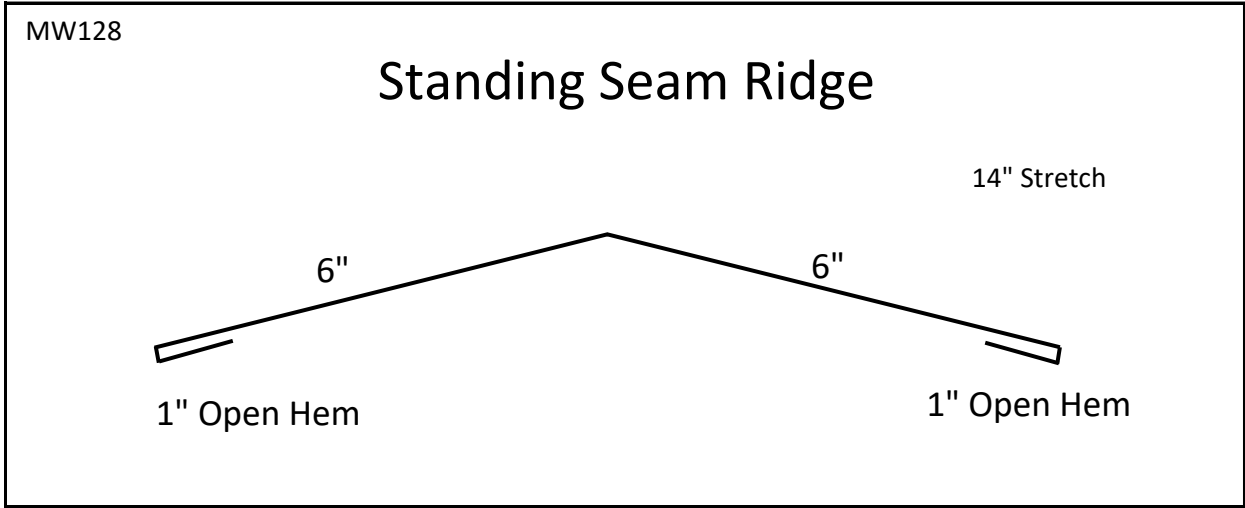

MW126

Steel Stud

7" Stretch

MW127

Stud Track

6 5/16" Stretch

Standing Seam Trim

Standing Seam Trim