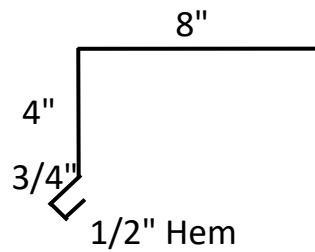

Sculptured Gutter

19 1/8" Stretch

MW119

High Eave Sculptured Rake

18 3/8" Stretch

MW120

Highside Trim

13 1/4" Stretch