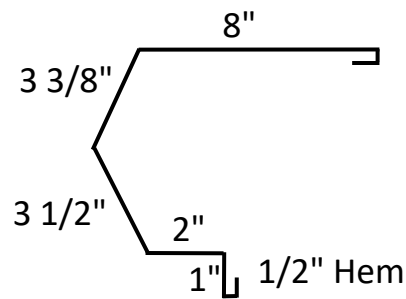

Sculptured Gutter

19 1/8" Stretch

MW119

High Eave Sculptured Rake

18 3/8" Stretch

MW120

Highside Trim

13 1/4" Stretch