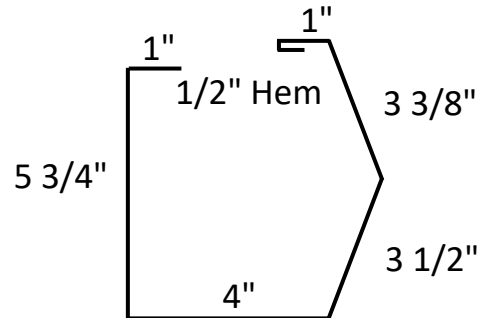

Sculptured Gutter

19 1/8" Stretch

MW119

High Eave Sculptured Rake

18 3/8" Stretch

MW120

Highside Trim

13 1/4" Stretch