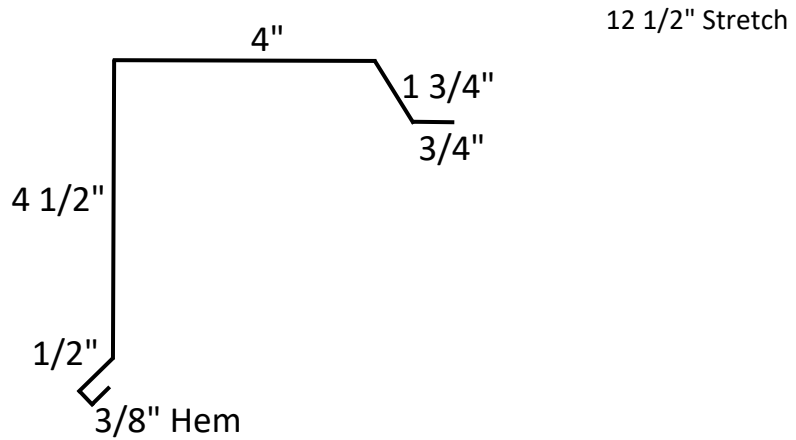

Residential Rake